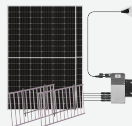

[DENVER BSS-10600_10610 inverter upgrade.zip <-- Link](#)

Each set is 3 boxes. Measures of both units and boxes are below:

SOP-10600 (the 2 x solar panels) 158 x 104,50 x 3,5 cm (each)

Cardboard box they come in: 159,50 x 106 x 8 cm

SMI-601 (the inverter) 27,6 x 5,3 x 42 cm

Cardboard box they come in: 44 x 9,5 x 42 cm

SVB-661 (the brackets) 109,70 x 2,1 x 4 cm

Cardboard box they come in: 120 x 6,2 x 8,5 cm

Highlights

Solar panels, inverter, bracket, up to 600W, 2 x 330W solar panels, plug into existing electrical system

Power

Can give up to 600W power to your electrical system (depending on how much sun there is)

WIFI

Built-in Wi-Fi function for live view of power

Shipping information

Unit size: 0.00(w) x 0.00(d) x 0.00(h) cm