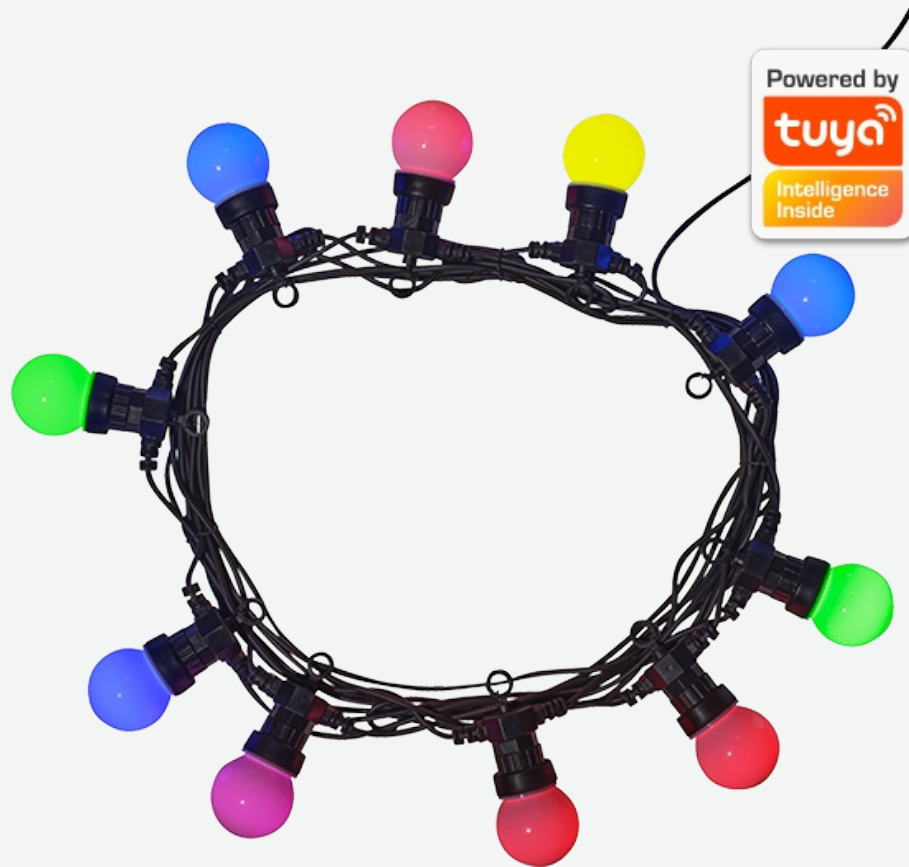

Denver SLP-510

- Smart LED Partylight with 10 bulbs & 9 meter light chain
- For both indoor and outdoor usage
- Can show both RGB colors and white light, dimmable and colour temp. adjustable
- Each bulb can have it's own separate color
- Controlled by Tuya Smart App
- Wi-Fi connected: 2.4GHz
- AC-230V~50Hz power adaptor included
- Light bulb diameter: 5 Cm
- Party light chain is IP65 water splash proof, power adaptor is IP-44
- Work temp. -20° - 60° Celcius

-  Highlights
Outdoor and indoor, RGB color and white color, 10 bulbs, Tuya
-  Power
230V~50Hz
-  WIFI
Built-in Wi-Fi
-  Software
Tuya Smart

Shipping information

Unit size: 0.00(w) x 0.00(d) x 0.00(h) cm