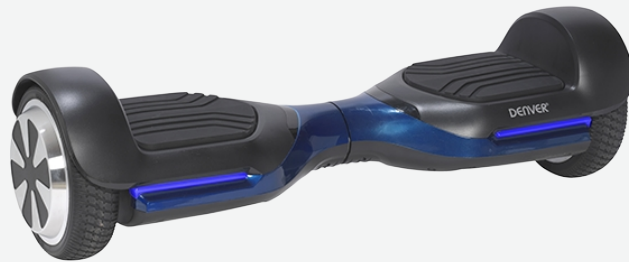

Denver HBO-6750Blue

- 6,5" hoverboard - UL approved
- 2x350W engines & dual balancing system
- Self balancing when turned on
- Runs up to 15km/h
- Range per charge - up to 15km
- Aluminium rims with solid rubber tires for extra grip
- 6.5" wheel size
- Hard ABS body casing
- Maximum load: 120kg
- LED light in front of the hoverboard
- Built-in rechargeable battery (36V~4000mAh) - Full charge takes approximately 4 hours.

Please notice

Speed and range may differ based on rider weight, terrain, temperature, and driving style

Always make sure to wear safety gear For domestic use only

Only for use in dry weather

-  Highlights
6.5" balance scooter, 2 x 350W engines, up to 15km/h, up to 15km range
-  Power
230V charger included
-  Battery
36V~4000mAh rechargeable lithium battery
-  Materials
Aluminium/plastic