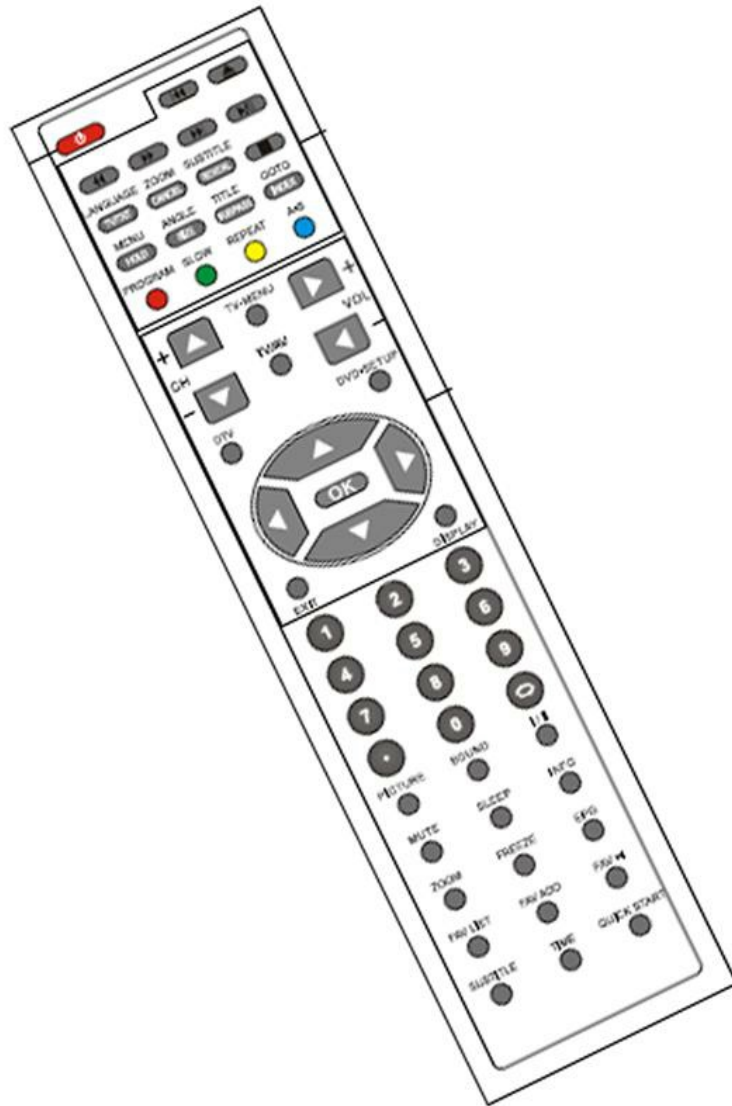

DENVER DWM-100USB REMOTE

Remote control