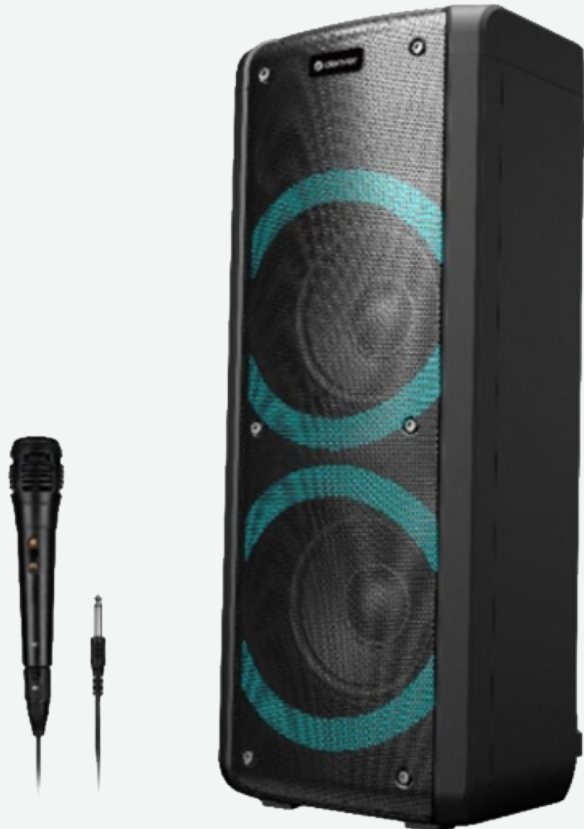

Denver BPS-352

- Bluetooth Party Speaker
- 300W Max power output (30W RMS)
- 2x 6.5" woofers
- USB/Micro SDcard slot for direct MP3
- Dual microphone input (Wired microphone included)
- AUX input
- TWS function - pair two speakers for stereo sound
- LED function around speakers - Circle light with 7 light types
- Built-in rechargeable lithium battery (3.600mAh) - Playtime up to 3 hours at 50% volume
- Charging time 4-5 hours

-  Highlights
Bluetooth, light effect, AUX input, USB, MicroSD, 300W, Dual Microphone input
-  Power
AC/DC adaptor included
-  Battery
Built-in rechargeable battery - 3600mAh
-  Connections
Bluetooth, AUX input, USB, MicroSD, Dual Microphone input
-  Volume
300W Max power output (30W RMS)